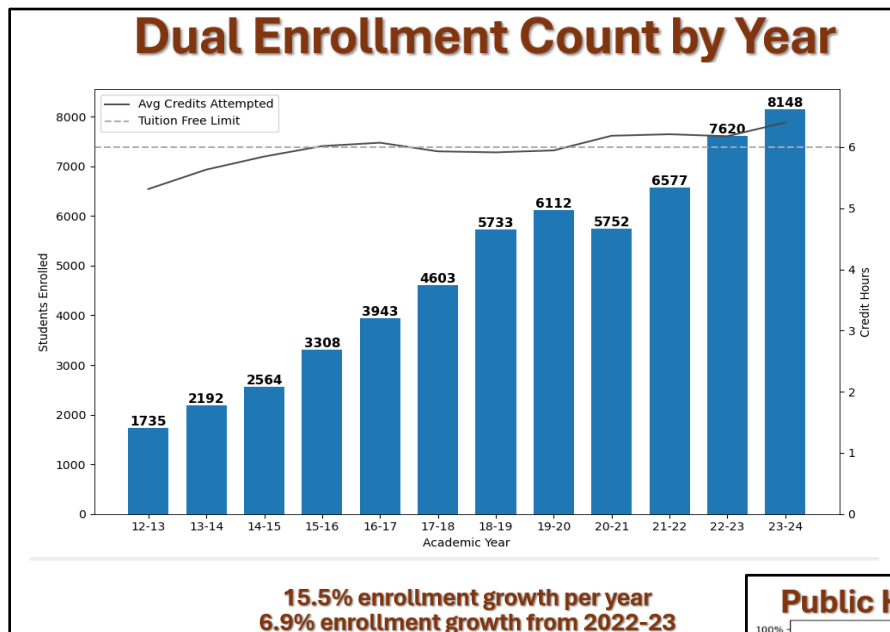

Dual Enrollment Data

Dual Enrollment Students have higher matriculation rates to the MUS, higher retention rates, faster graduation rates, and average $570 less in student loans per dual enrollment credit than non-dual enrollment graduates.

One in every three Montana high schools students now participate in dual enrollment. In the 2023-2024 academic year, courses were offered in 89% of Montana high schools.