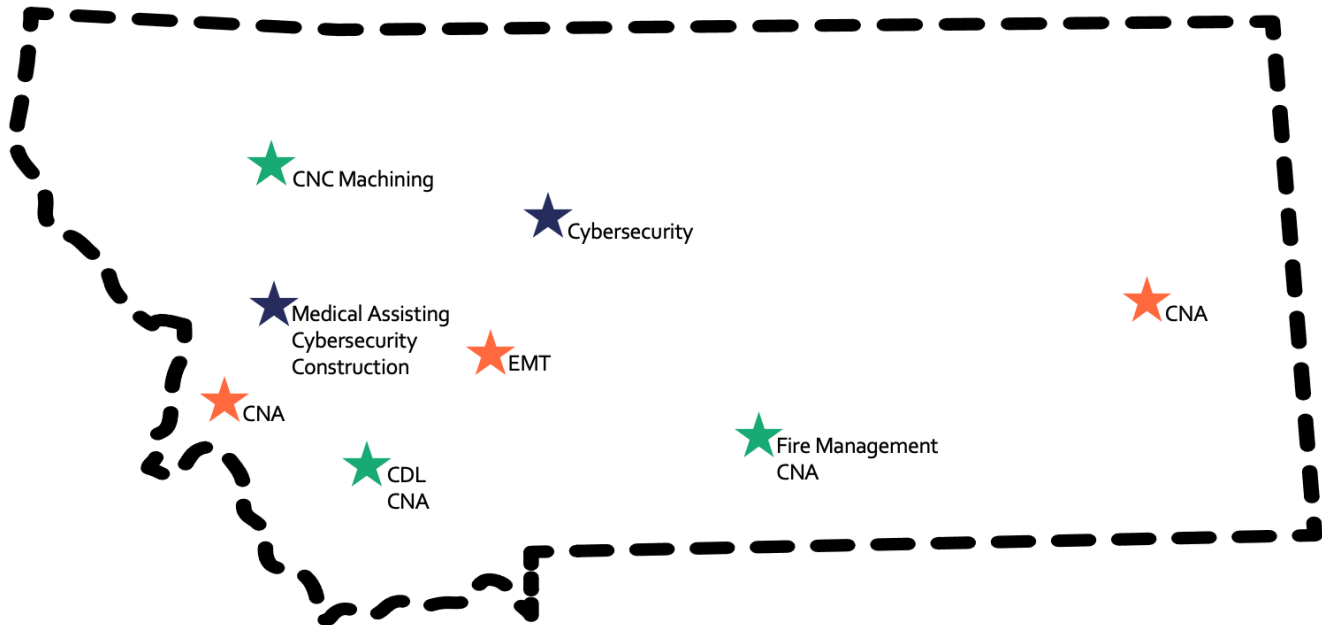

Montana's Future at Work Highlights

- Montana's Future at Work (FAW) supports campus and high school partnerships to deliver workforce credentials through dual enrollment
- Through fourteen FAW grants to Montana postsecondary campuses between 2022-2024, 204 students earned workforce ready credentials prior to high school graduation, including 60 students who completed a "Job Site Ready" construction trades curriculum and 30 students who completed Certified Medical Assisting or Certified Nursing Assistant credentials, preparing them for healthcare careers.

Future at Work Locations and Offerings

List of MTFAW Partner High Schools, 2022-2024

Kalispell	Missoula Big Sky
Glacier	Frenchtown
CMR	Great Falls High School
Great Falls	CMR
Helena High School	Butte Central
Helena Capitol	Darby
East Helena	Hamilton
Jefferson	Libby
Anaconda	Lockwood
Butte	Red Lodge
Twin Bridges	Frenchtown
Missoula Big Sky	Ronan
Hinsdale	Custer County
Corvallis	Sidney
Stevensville	Red Lodge
Butte High School	Baker