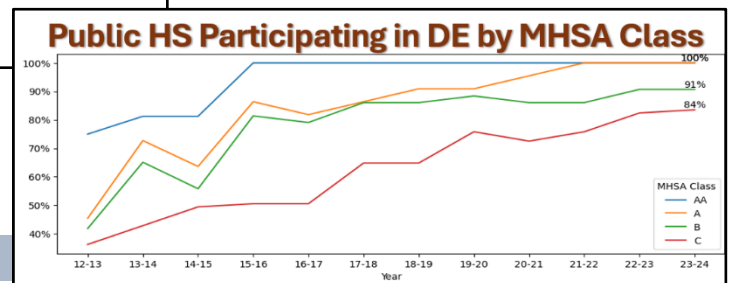

One Two Free Funding Options

	AY23-24 DE Participants	One Two Free Costs	
		FY 26 Estimate	FY 27 Estimate
MUS Institutions	6,110	$1,800,000	$1,800,000
Montana CCs	2037	$600,000	$600,000
Montana TCUs	328	$100,000	$100,000
Federal GEAR UP $ Available		$325,000	$325,000