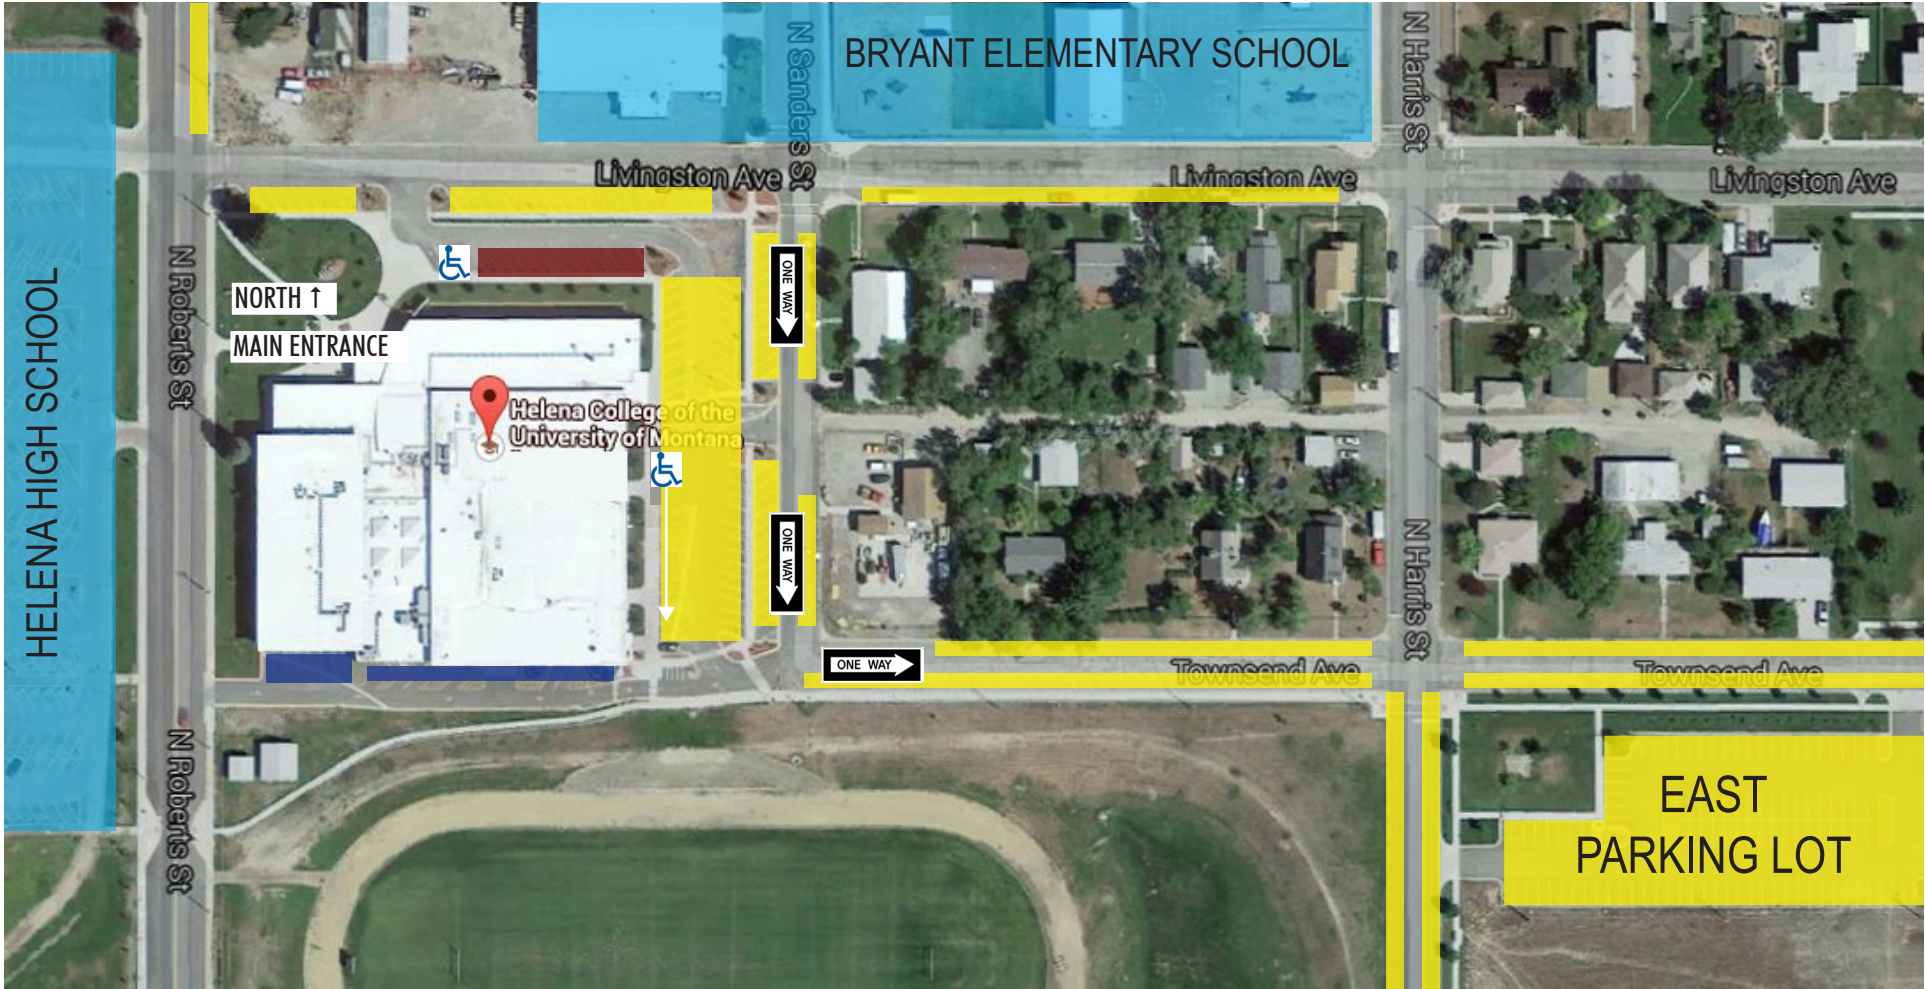

V.I.P. Reserved Parking
(REGENTS & COMMISSIONER)

BOR Attendees Open Parking
(NO PERMIT NEEDED)

Helena Public Schools
(NO PARKING)

NO PARKING

HELENA COLLEGE

UNIVERSITY OF MONTANA

Donaldson Campus

1115 North Roberts Street